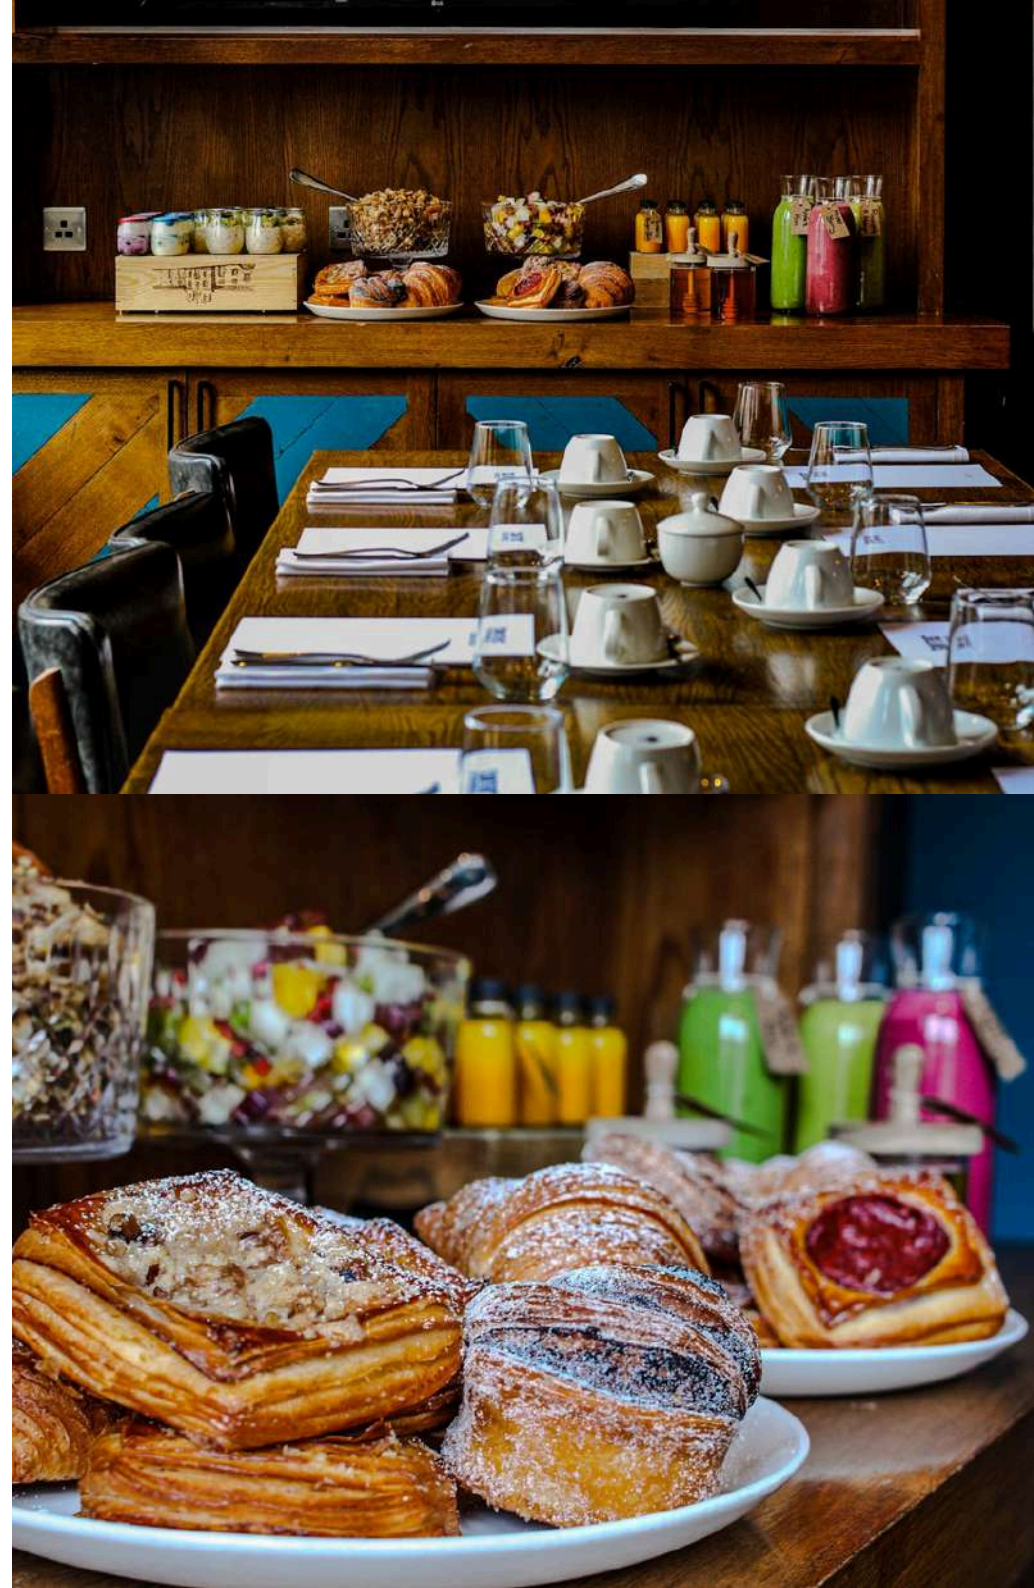

MORNING PACKAGE

£30 per person

Breakfast Spread

- Turmeric, ginger & lemon immune boosting health shots (vg)
- Smoothies (vg)(Pineapple, mango & mint / mixed berries / apple & kiwi)
- Kiwi, banana, coconut & chia oat pots (vg)
- Fresh yoghurt (plain / fruit) (v)
- Granola (v)
- Fruit salad (vg)
- Mix of fresh pastries (v))